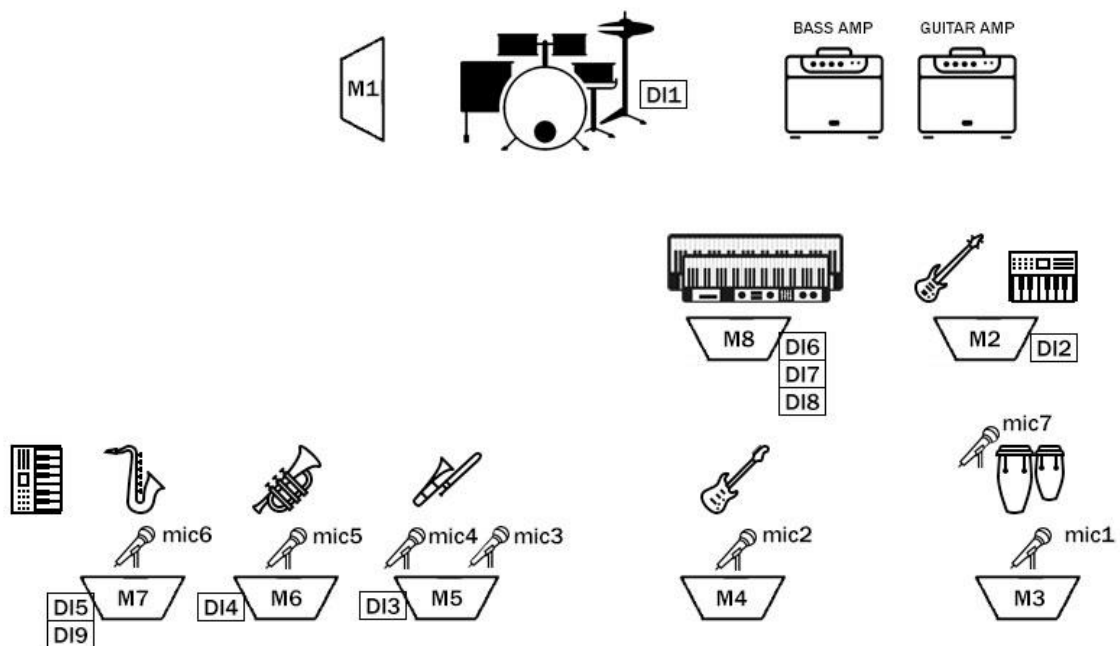

Koen de Jong (Tenor Saxophone, Synth)

Jarno van Es (Synth, Electric piano)

Mics

1. Lead Vocal
2. Lead Vocal
3. Backing vocal
4. Trombone
5. Trumpet
6. Sax
7. Conga's

Monitor speakers

1. Bass, Guitar
2. Bass, Guitar, Keys
3. Vocals, Guitar
4. Vocals, Guitar, Keys
5. Vocals, Horns, Bass, Guitar
6. Horns, Bass, Guitar
7. Horns, Bass, Guitar
8. Keys, Bass, Guitar

DI

1. Drum triggers
2. Synth bass KORG
3. Tc helicon (DI optional)
4. Tc helicon (DI optional)
5. Tc helicon (DI optional)
6. Electric piano
- 7 & 8. Synth
9. Synth

Channel list

1	Kick in	Shure Beta 91
2	Kick out	Shure Beta 52
3	Snare top	Shure Beta 57
4	Snare bottom	Shure SM 57
5	Tom	MD421/e604
6	Floor tom	MD421/e604
7	OH L	Neumann KM184/C414
8	OH R	Neumann KM184/C414
9	Hihat	Neumann KM184
10	Drum triggers	DI
11	Bass DI	DI
12	Bass Mic	EV RE20/MD421
13	Synth Bass	DI
14	Guitar	Shure SM 57/RE20/C414
15	Electric Piano	DI
16	Synth	2x DI
17	Synth	1x DI
18	Saxophone	Shure SM 57 + TC Helicon (<i>Helicon brought by band</i>) (<i>DI optional</i>)
19	Trumpet	Shure SM 57 + TC Helicon (<i>Helicon brought by band</i>) (<i>DI optional</i>)
20	Trombone	Shure SM 57 + TC Helicon (<i>Helicon brought by band</i>) (<i>DI optional</i>)
21	Lead Vocal 1	KMS 105/Shure SM58
22	Lead Vocal 2	KMS 105/Shure SM58
23	Backing 2	Shure Beta 58
24	Conga's	Shure SM 57